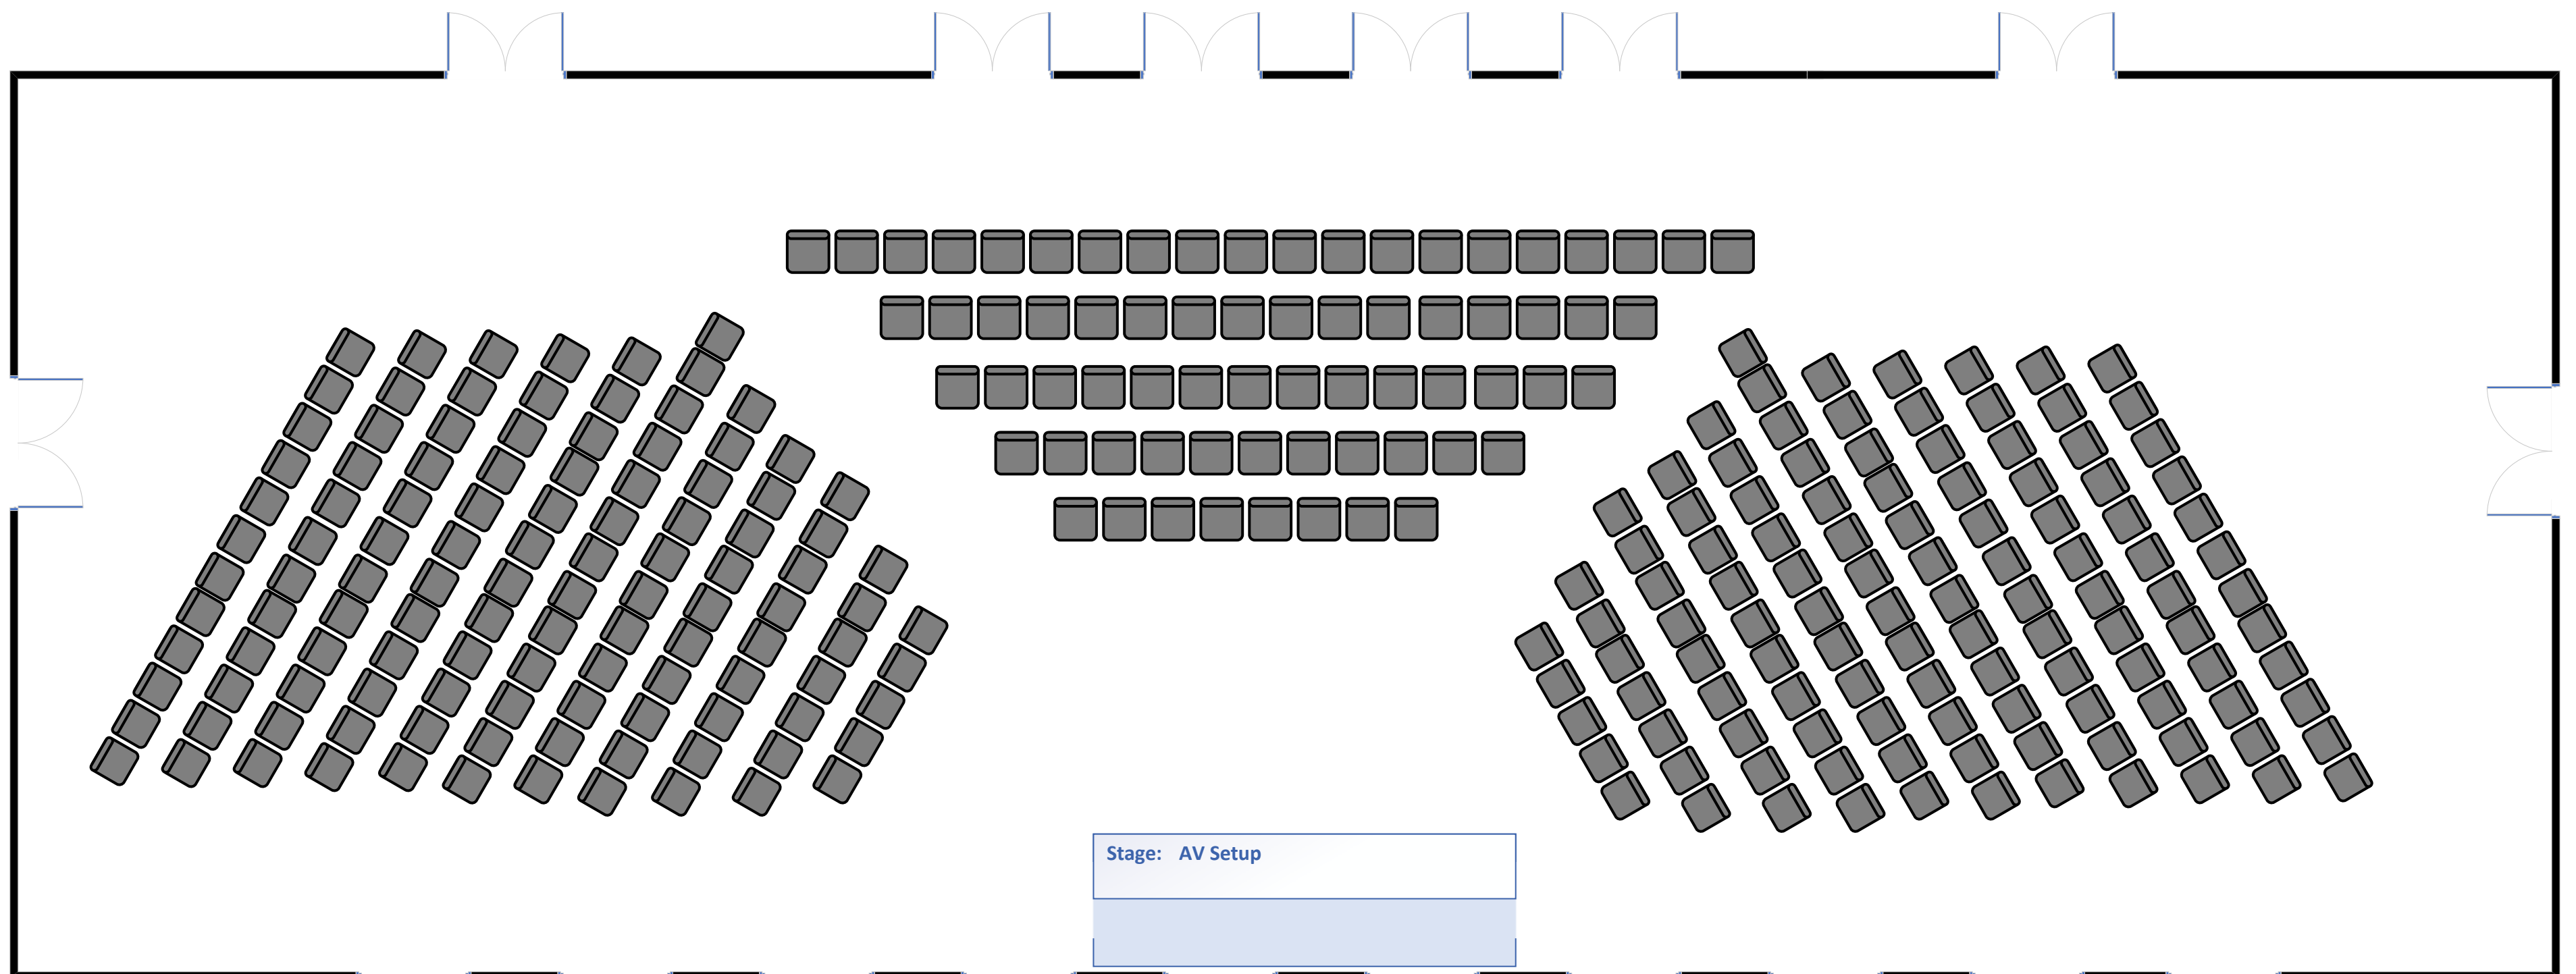

Great Hall
Default
Arrangement

Great Hall

Dinner Rounds

—224 Seats

Great Hall Speaker Layout

—300 Seats

Great Hall
Default — Combined
North & South