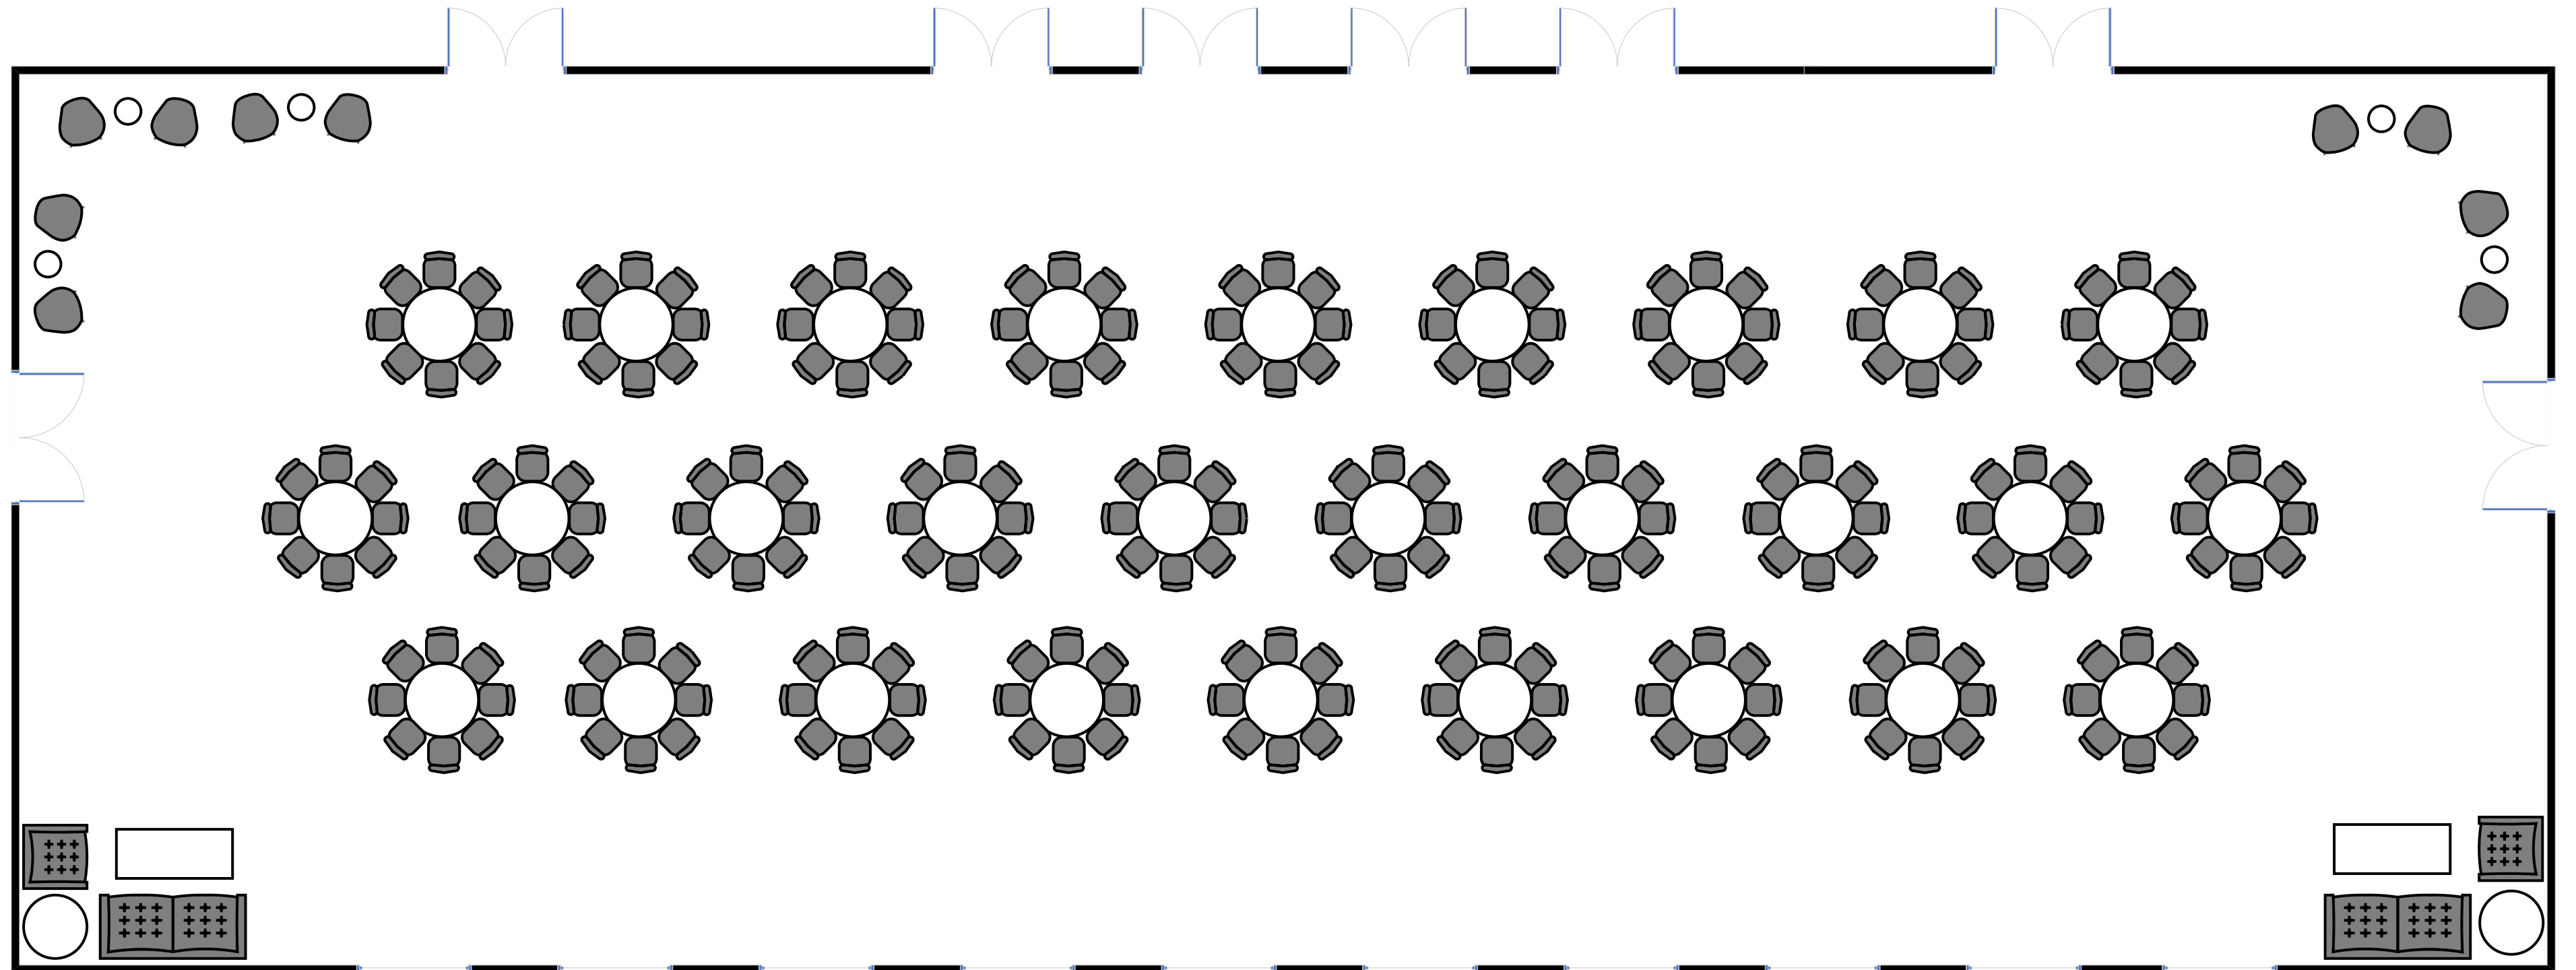

Great Hall
Default
Arrangement

Great Hall

Dinner Rounds

—224 Seats

Great Hall Speaker Layout

—300 Seats

Great Hall
Default — Combined
North & South