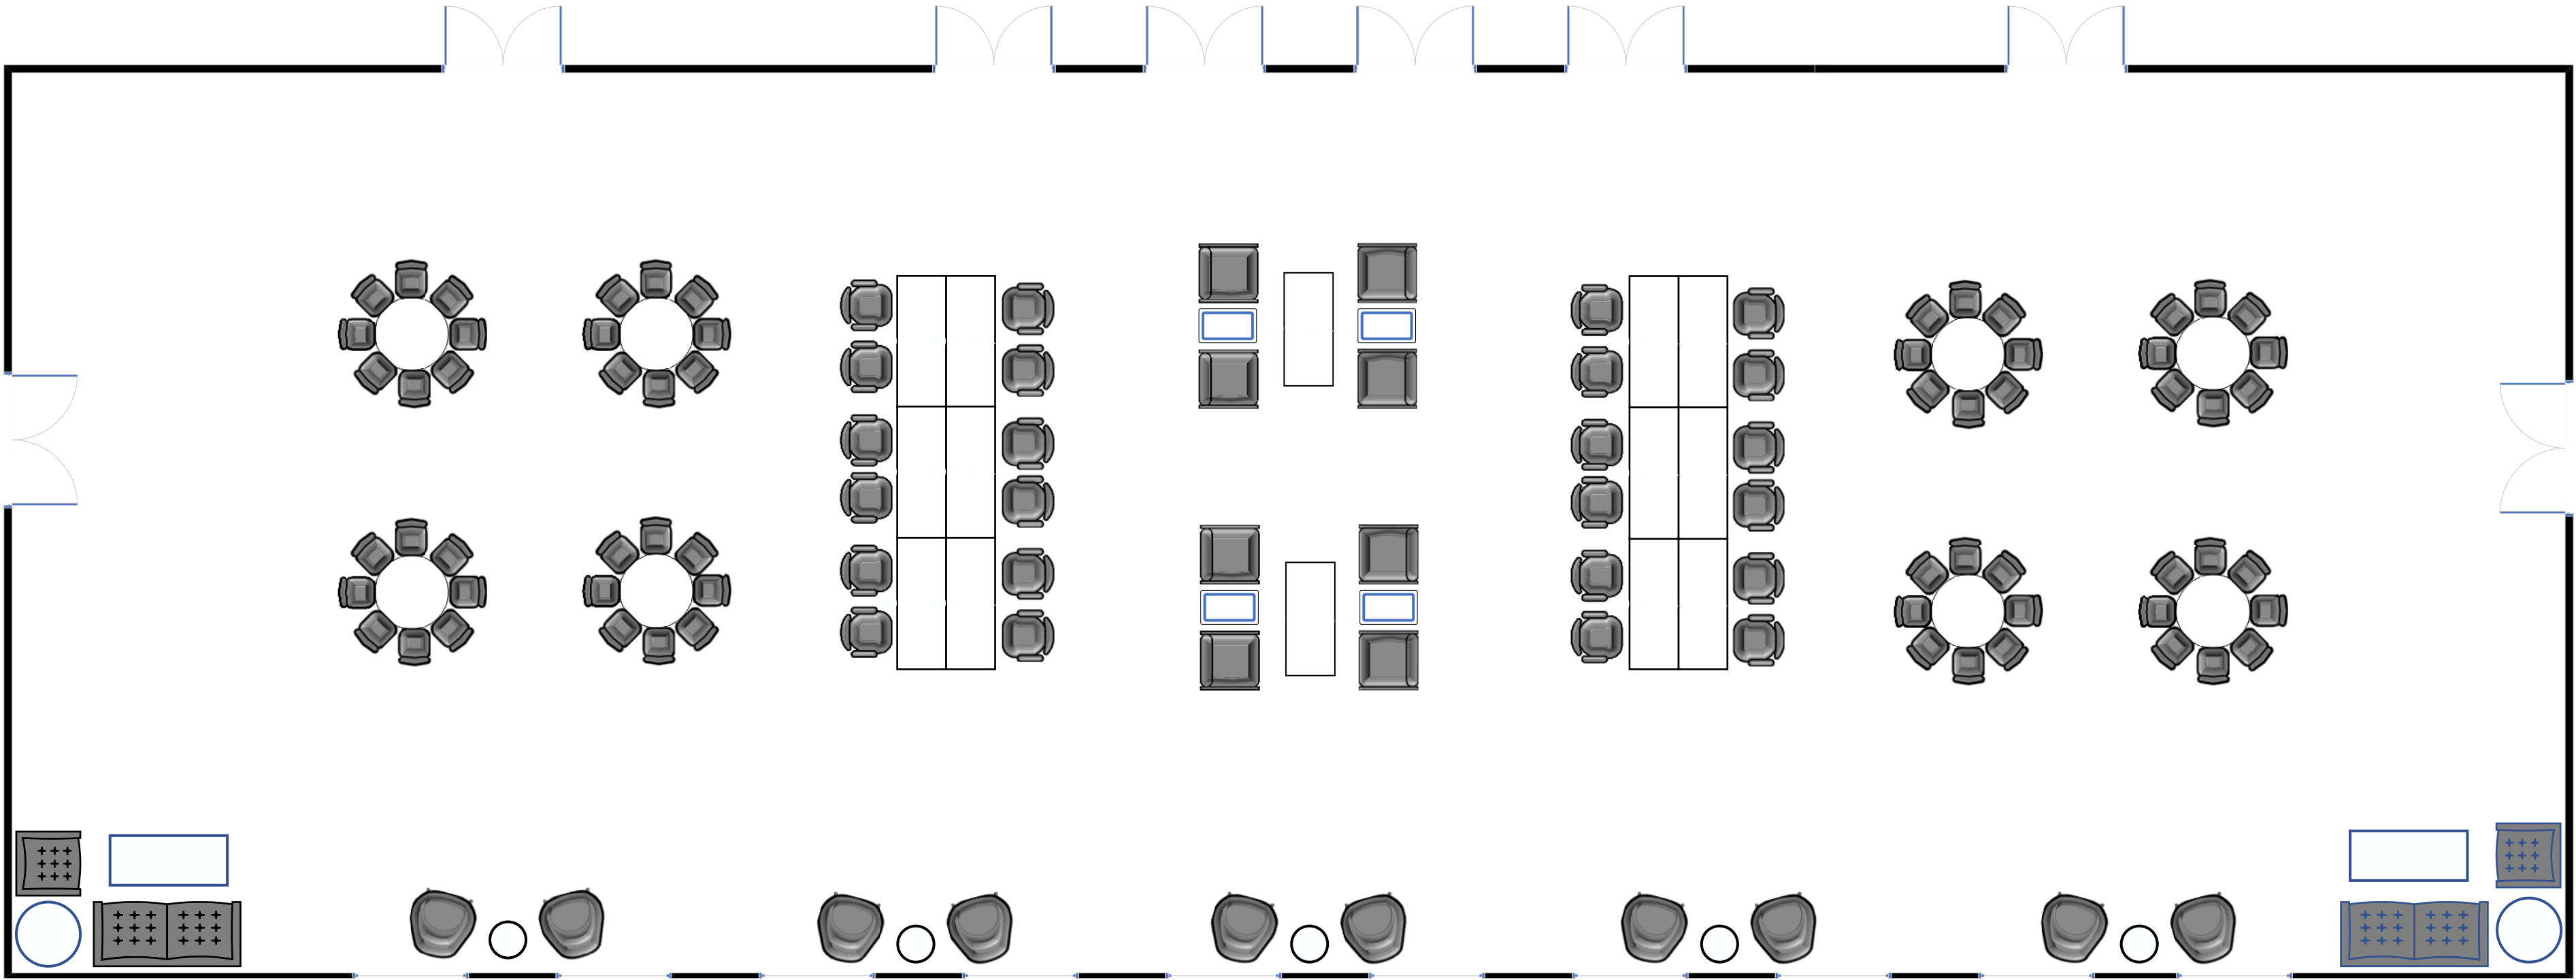

Great Hall
Default
Arrangement

Great Hall

Dinner Rounds

—224 Seats

Great Hall Speaker Layout

—300 Seats

Great Hall
Default — Combined
North & South