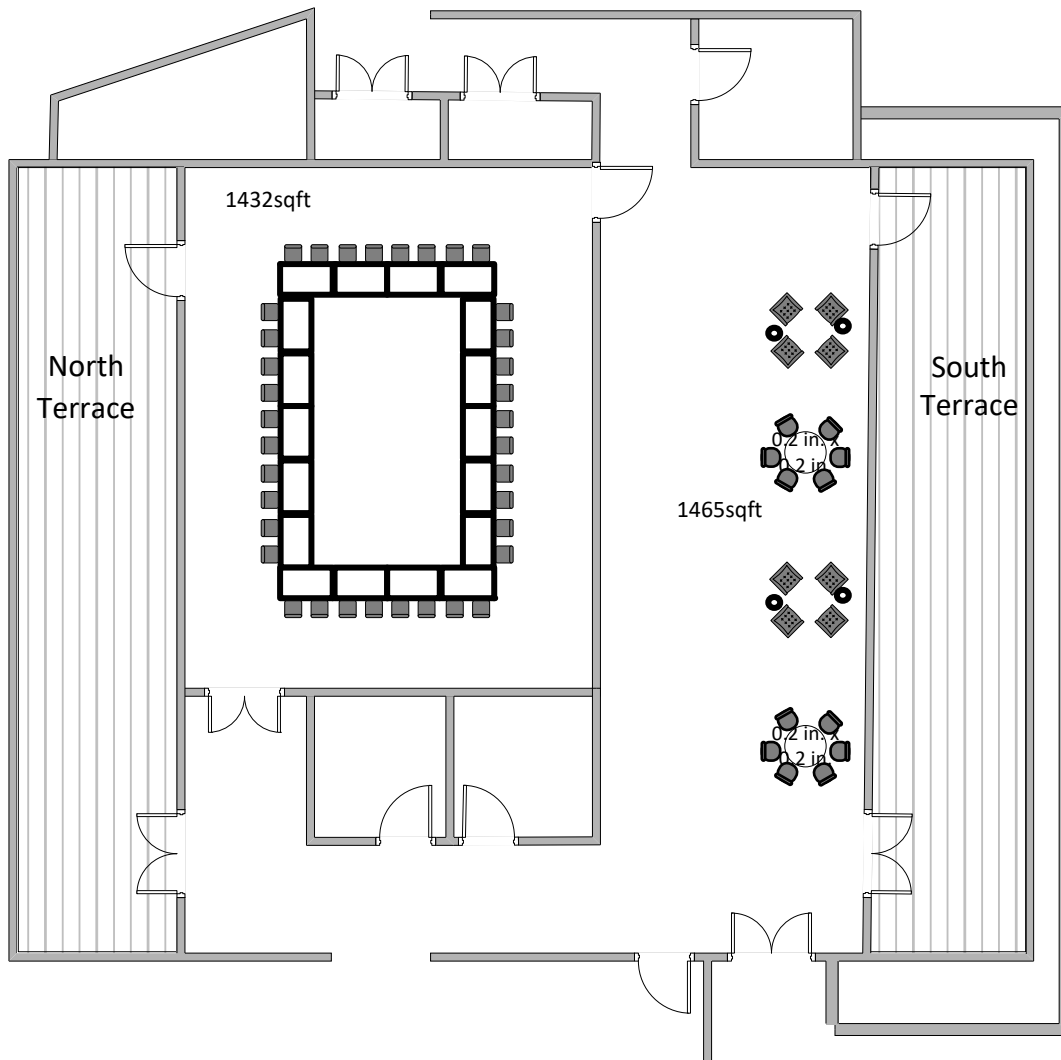

Longview Meeting Room

Default Arrangement - 36 Seats (at table)

Longview Meeting Room

Advisory Counsel Arrangement

- 30-32 Seats (at table)
- 48-60 at rounds
- 9 seats at back of room

Longview Meeting Room

Dinner w/ Prefunction
Arrangement

70 —90 Seats at Rounds w/ Prefunction

Longview Meeting Room

Lecture Arrangement

90 Seats