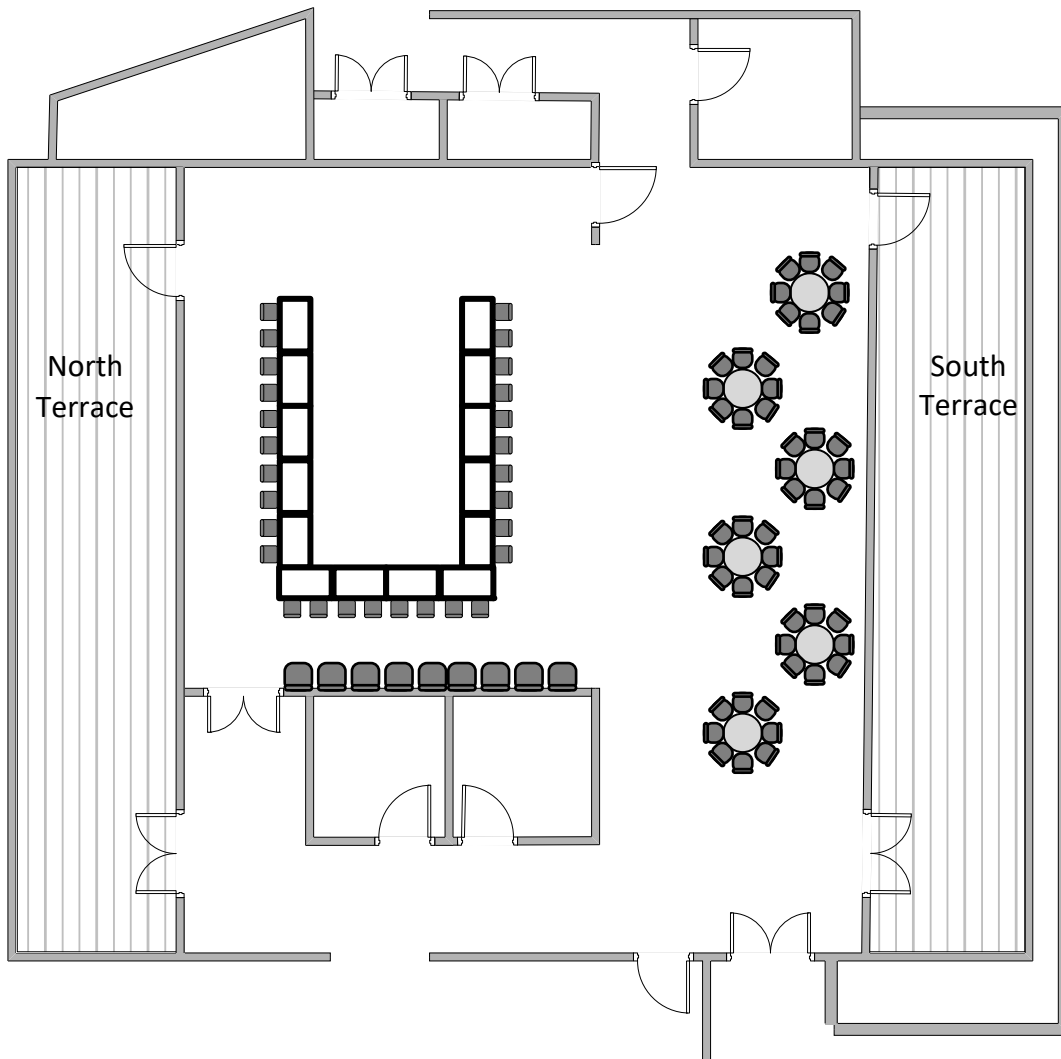

Longview Meeting Room

Default Arrangement - 36 Seats (at table)

Longview Meeting Room

Advisory Counsel Arrangement

- 30-32 Seats (at table)
- 48-60 at rounds
- 9 seats at back of room

Longview Meeting Room

Dinner w/ Prefunction
Arrangement

70 —90 Seats at Rounds w/ Prefunction

Longview Meeting Room

Lecture Arrangement

90 Seats