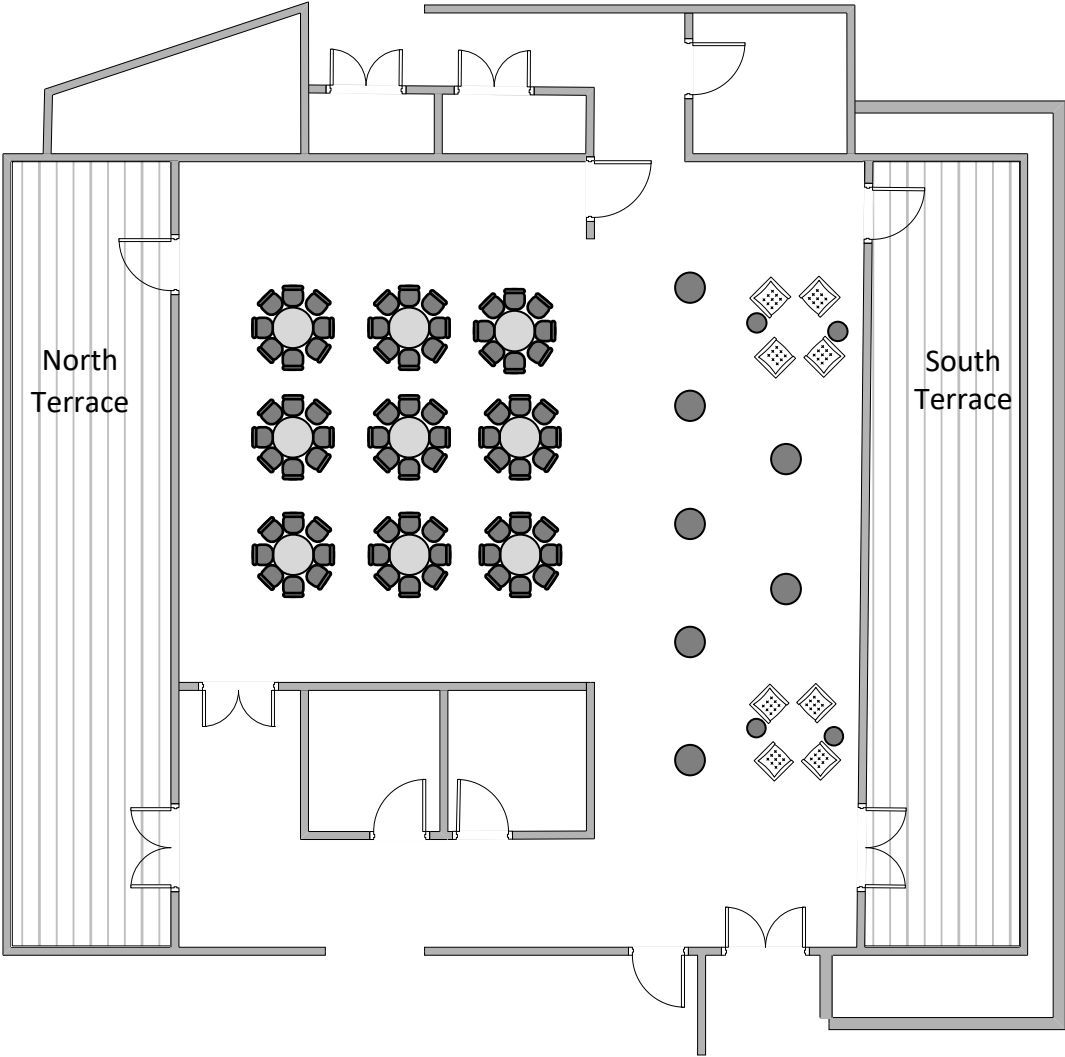

Longview Meeting Room

Default Arrangement - 36 Seats (at table)

Longview Meeting Room

Advisory Counsel Arrangement

- 30-32 Seats (at table)
- 48-60 at rounds
- 9 seats at back of room

Longview Meeting Room

Dinner w/ Prefunction
Arrangement

70 —90 Seats at Rounds w/ Prefunction

Longview Meeting Room

Lecture Arrangement

90 Seats