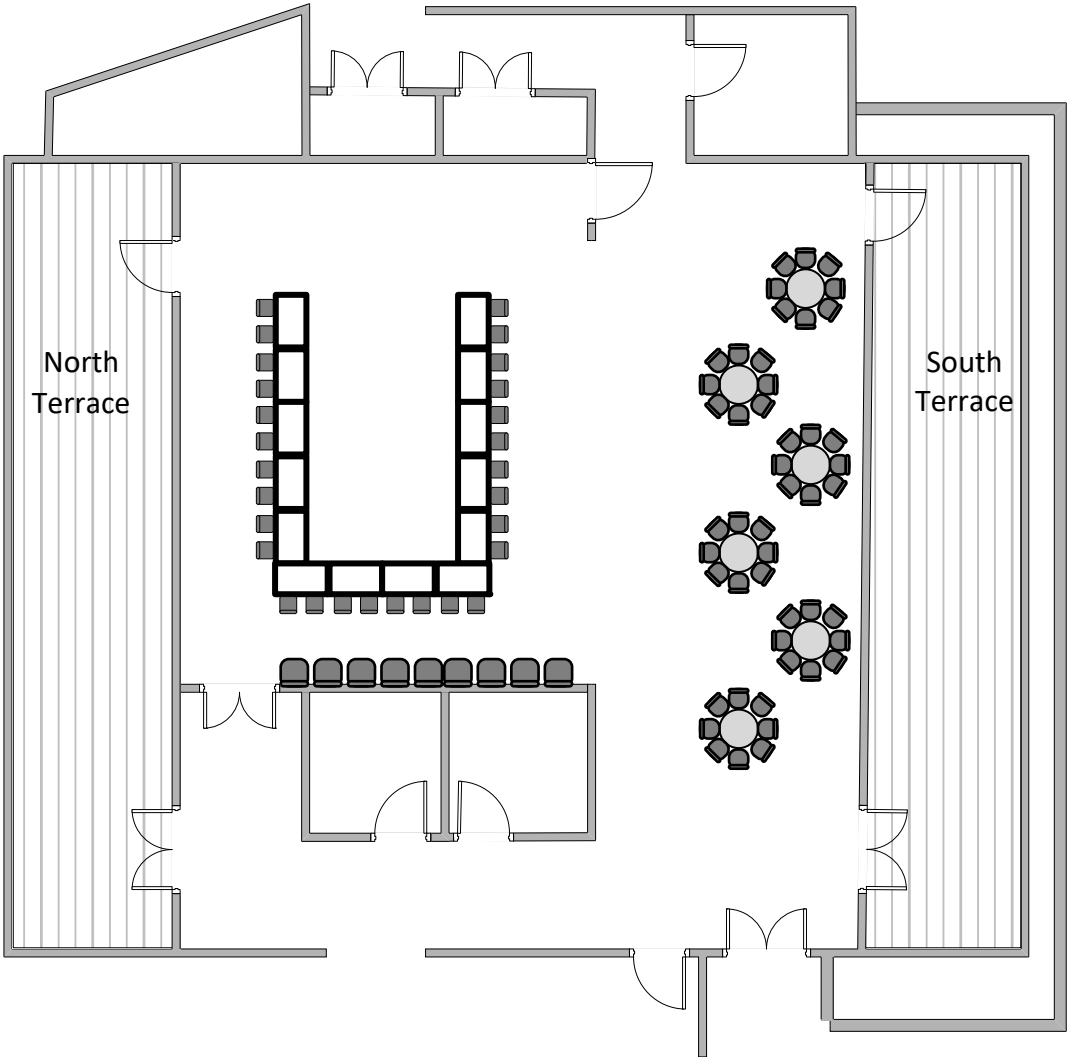

Fourth Floor Colloquium

Default Arrangement - 36 Seats (at table)

Fourth Floor Colloquium

Advisory Counsel Arrangement

- 30-32 Seats (at table)
- 48-60 at rounds
- 9 seats at back of room

Fourth Floor Colloquium

Dinner w/ Prefunction
Arrangement

70 —90 Seats at Rounds w/ Prefunction

Fourth Floor Colloquium

Lecture Arrangement -
90 Seats