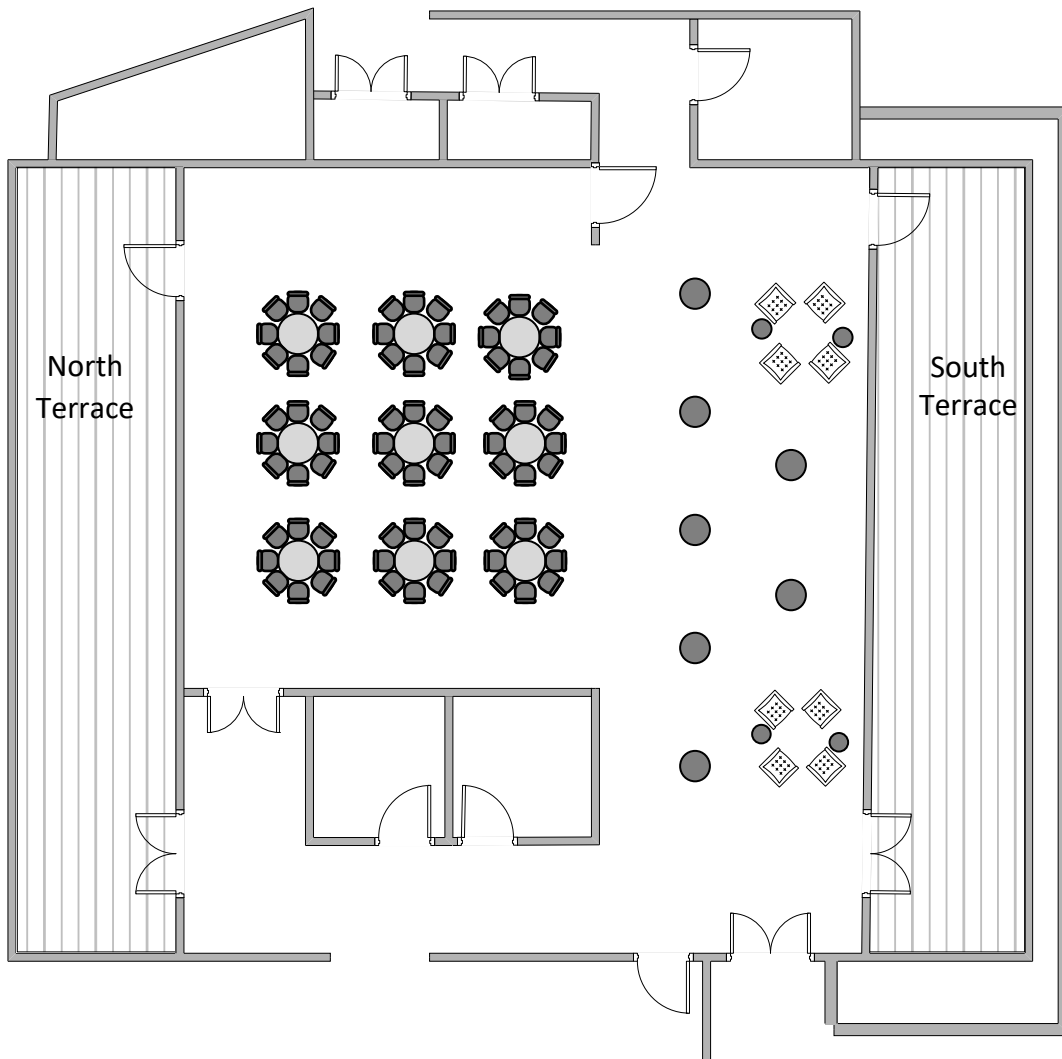

Fourth Floor Colloquium

Default Arrangement - 36 Seats (at table)

Fourth Floor Colloquium

Advisory Counsel Arrangement

- 30-32 Seats (at table)
- 48-60 at rounds
- 9 seats at back of room

Fourth Floor Colloquium

Dinner w/ Prefunction
Arrangement

70 —90 Seats at Rounds w/ Prefunction

Fourth Floor Colloquium

Lecture Arrangement -
90 Seats