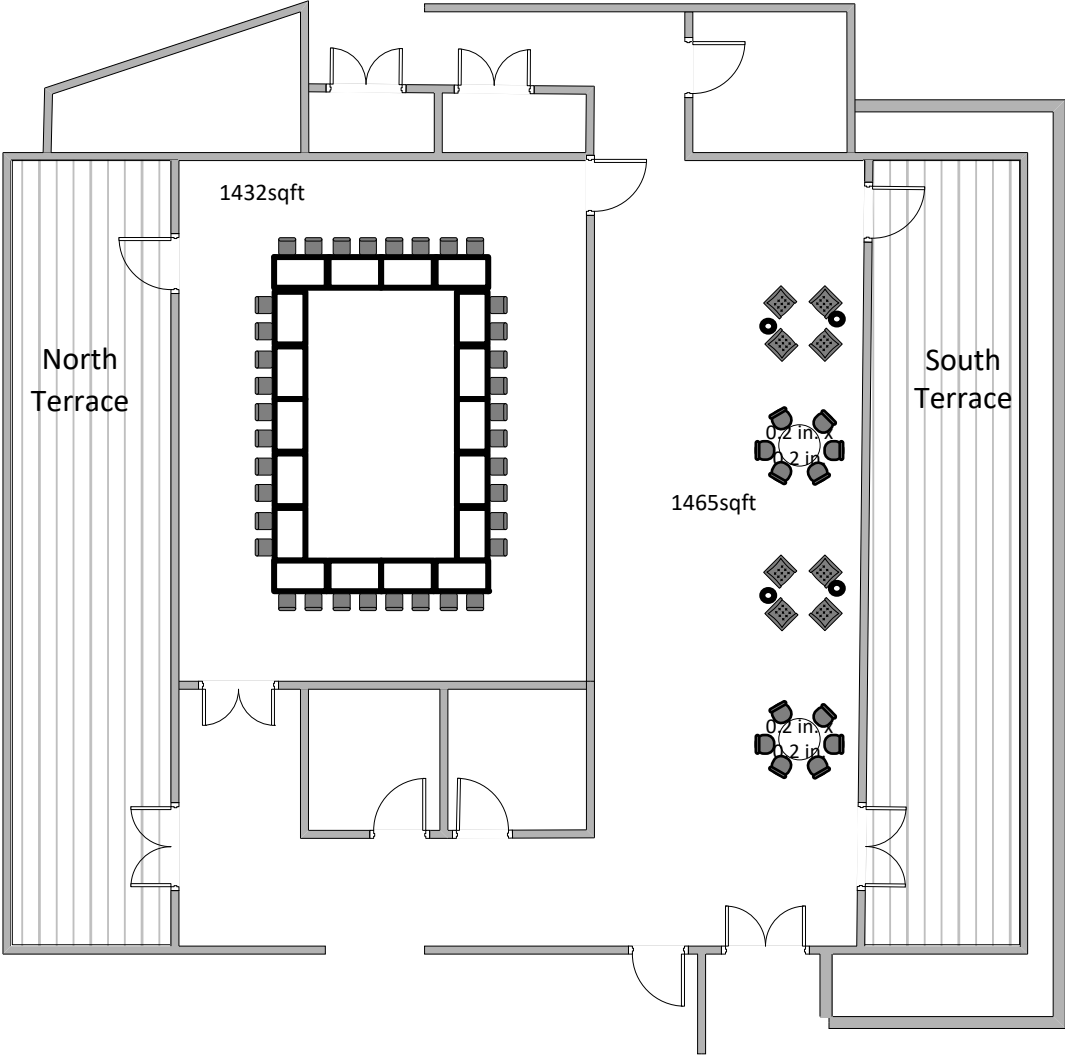

Fourth Floor Colloquium

Default Arrangement - 36 Seats (at table)

Fourth Floor Colloquium

Advisory Counsel Arrangement

- 30-32 Seats (at table)
- 48-60 at rounds
- 9 seats at back of room

Fourth Floor Colloquium

Dinner w/ Prefunction
Arrangement

70 —90 Seats at Rounds w/ Prefunction

Fourth Floor Colloquium

Lecture Arrangement -
90 Seats